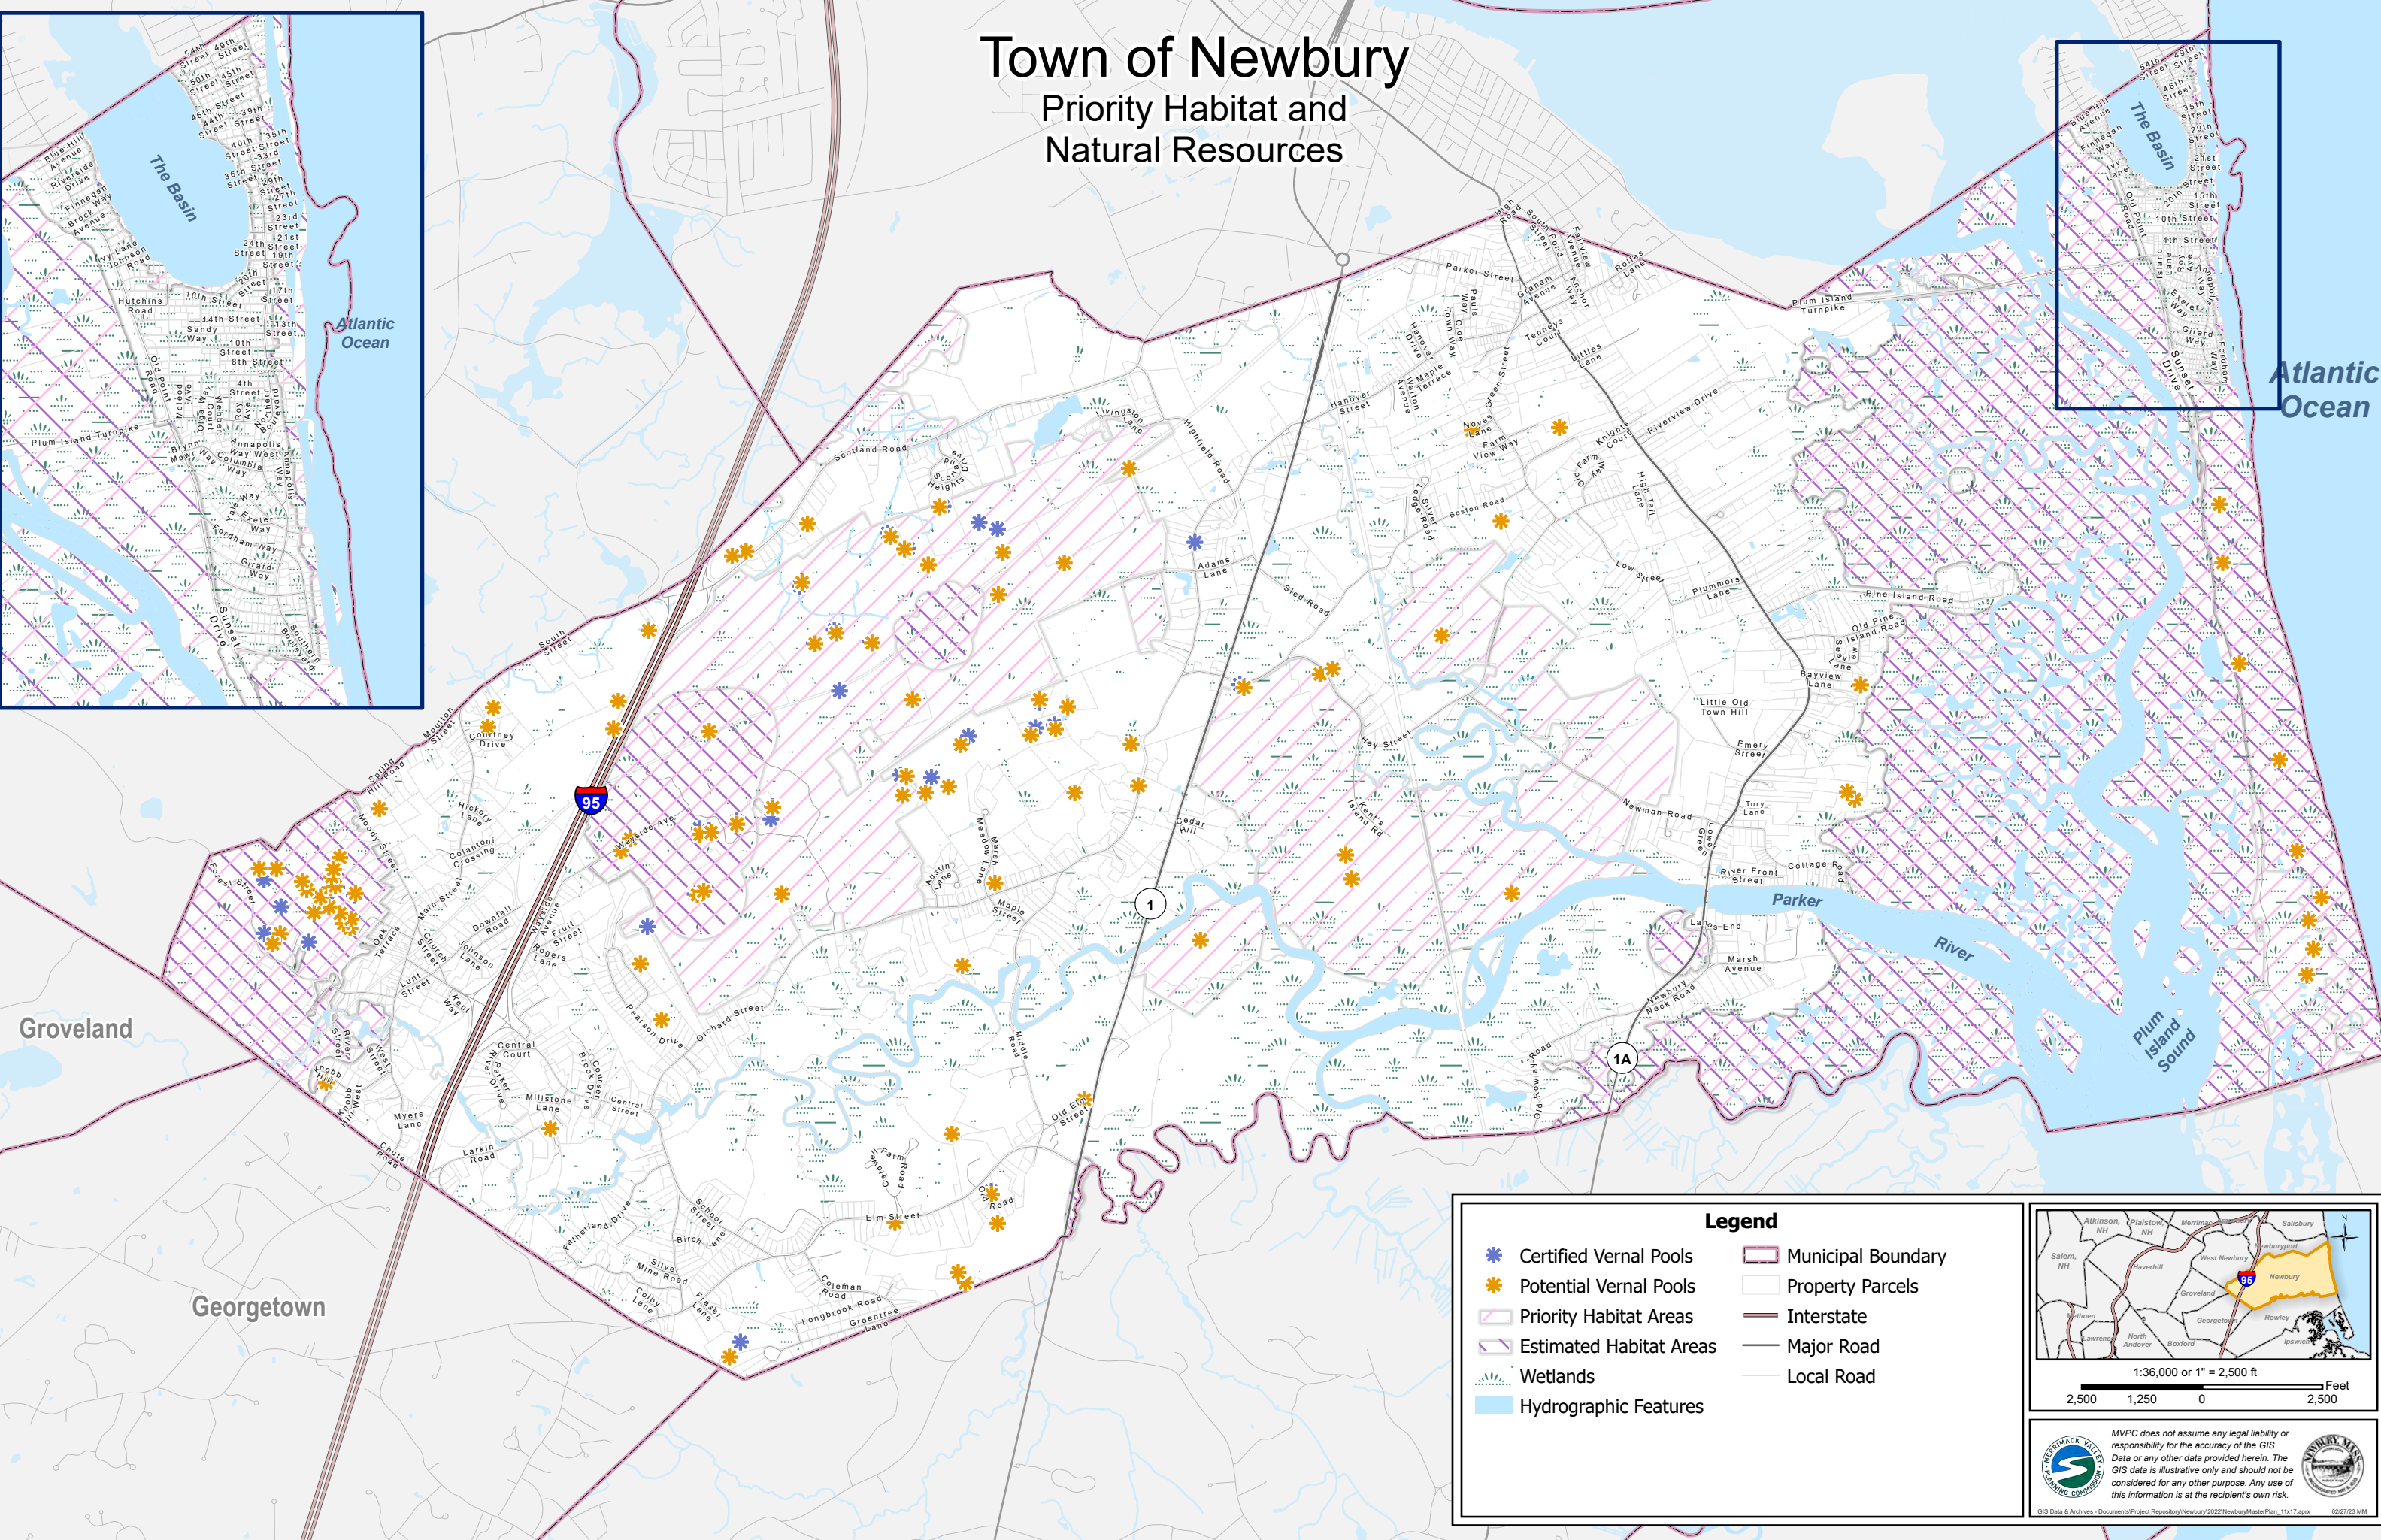

Town of Newbury

Priority Habitat and Natural Resources

Legend

- Certified Vernal Pools
- Potential Vernal Pools
- Priority Habitat Areas
- Estimated Habitat Areas
- Wetlands
- Hydrographic Features
- Municipal Boundary
- Property Parcels
- Interstate
- Major Road
- Local Road

MVPC does not assume any legal liability or responsibility for the accuracy of the GIS Data or any other data provided herein. The GIS data is illustrative only and should not be considered for any other purpose. Any use of this information is at the recipient's own risk.

Groveland
Georgetown

Atlantic Ocean
Atlantic Ocean

Parker River
Plum Island Sound