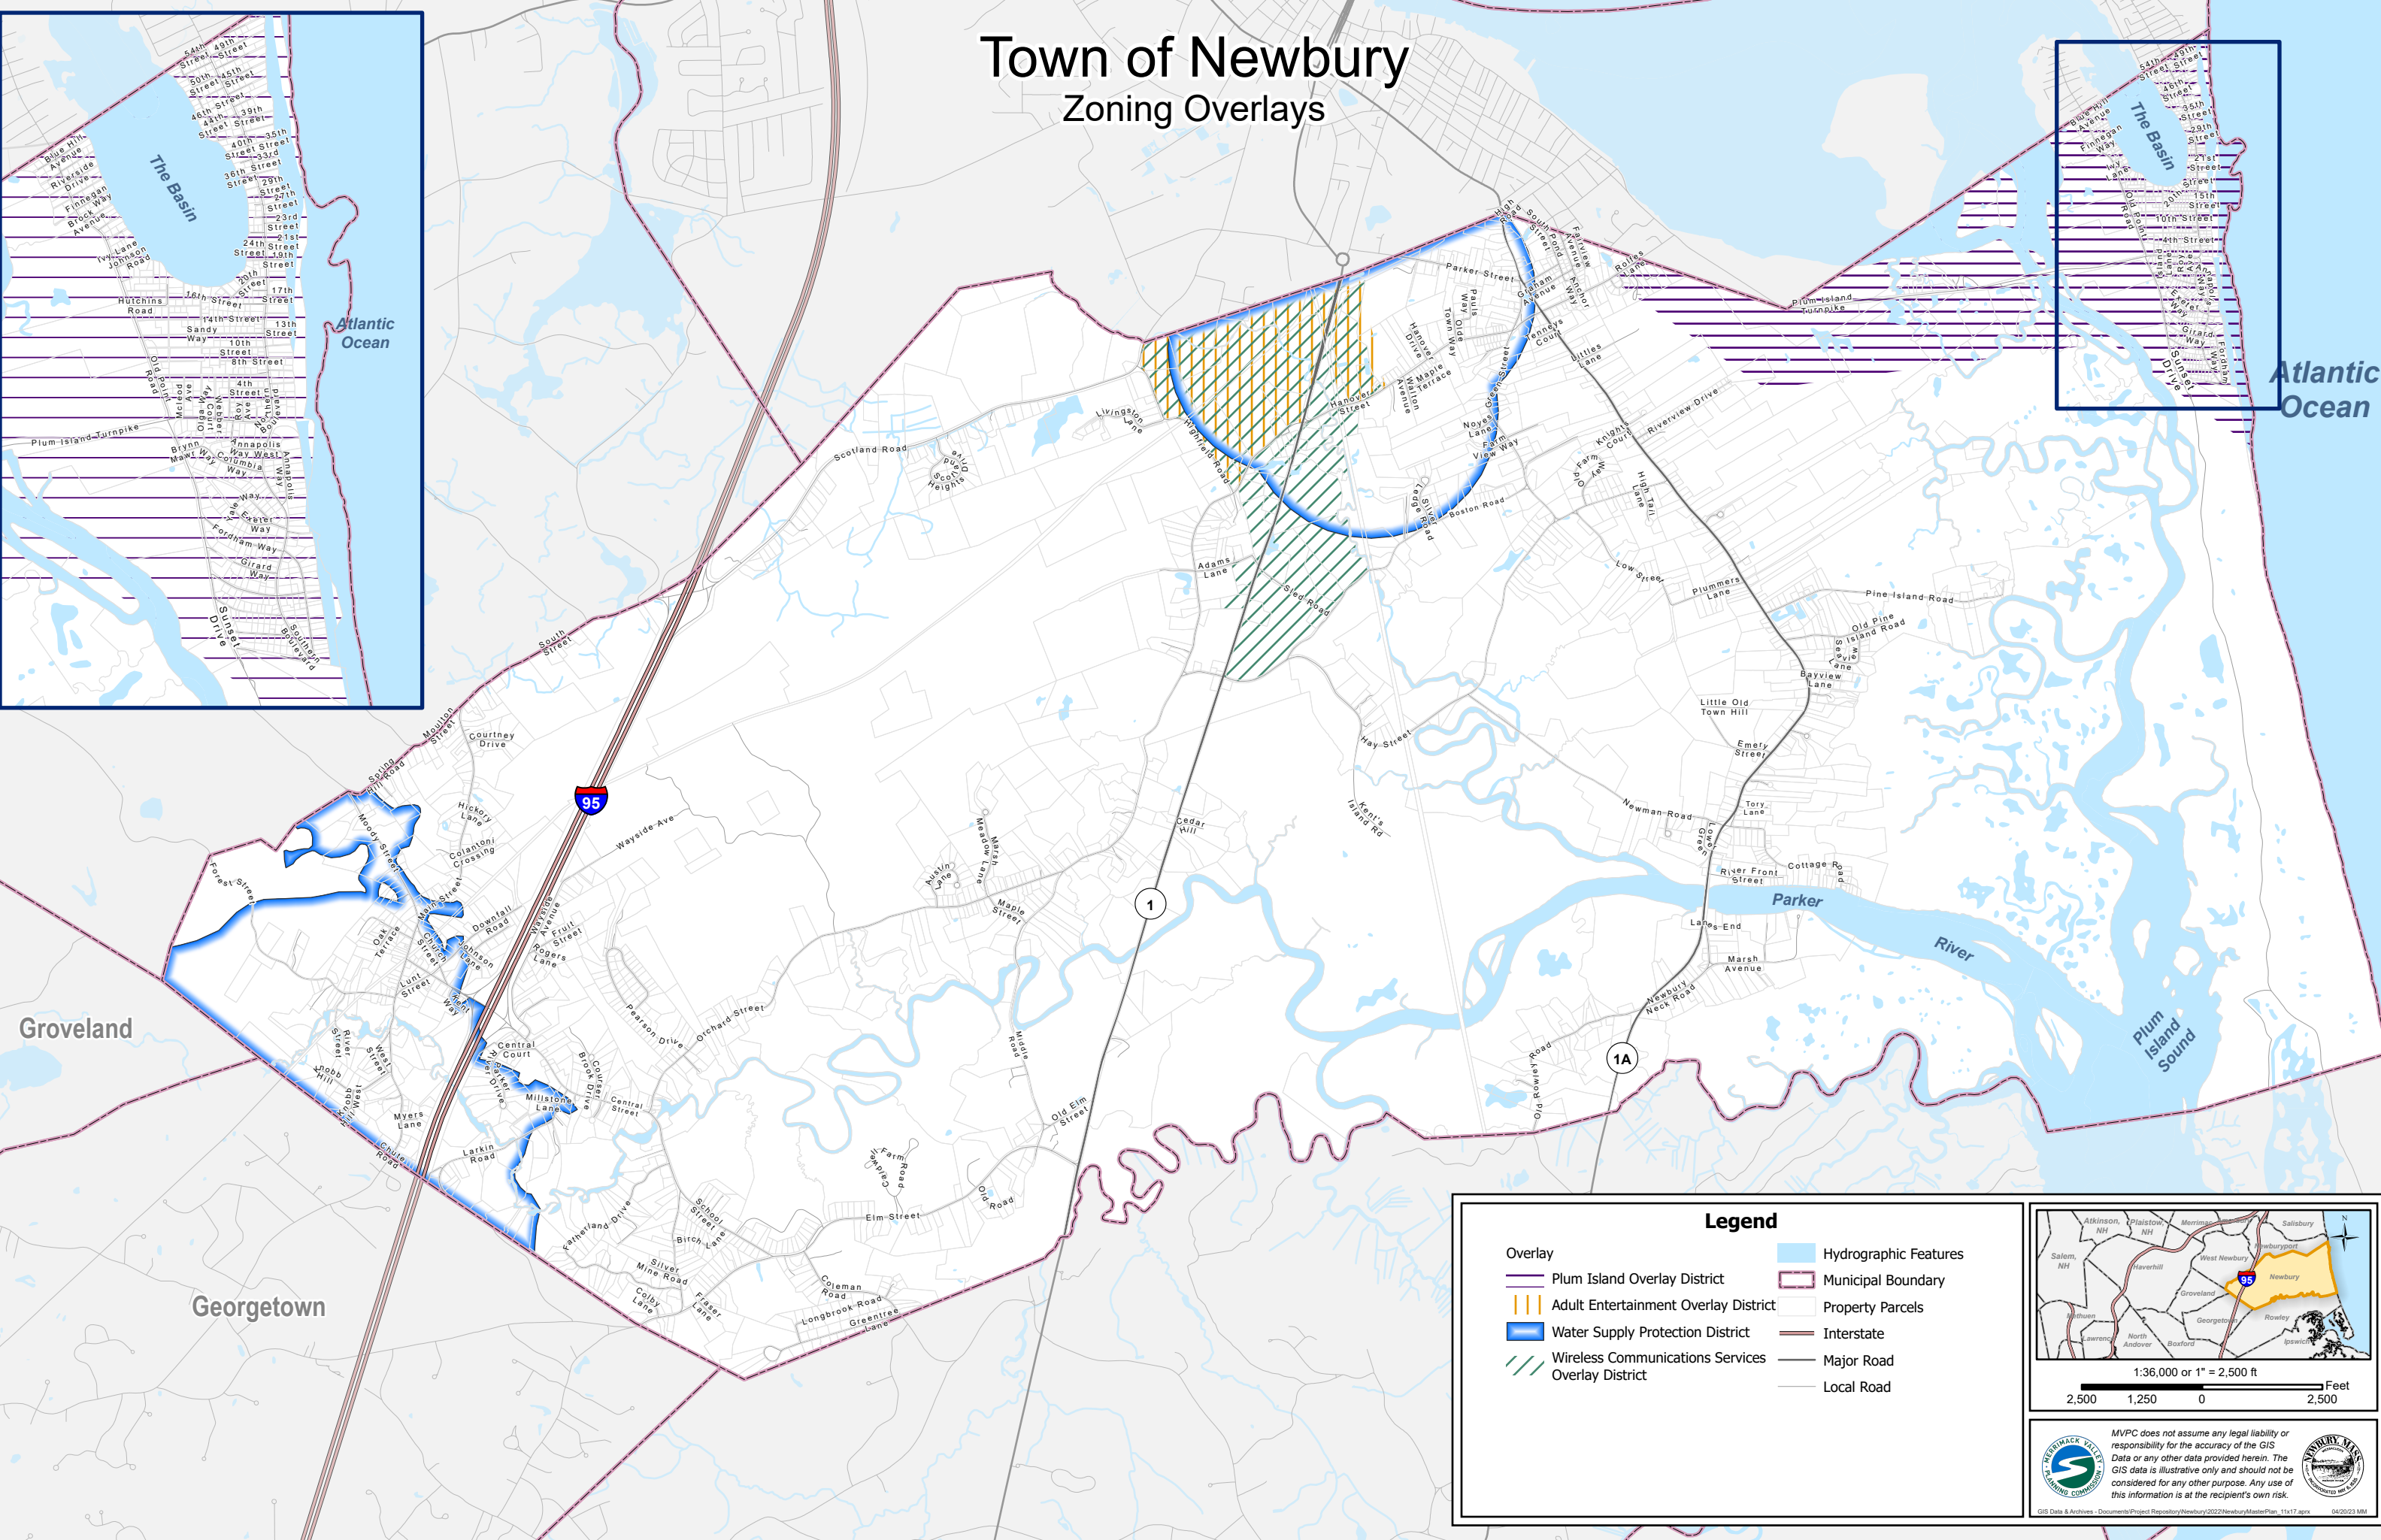

Town of Newbury Zoning Overlays

Legend

| | |
|---|-----------------------|
| Plum Island Overlay District | Hydrographic Features |
| Adult Entertainment Overlay District | Municipal Boundary |
| Water Supply Protection District | Property Parcels |
| Wireless Communications Services Overlay District | Interstate |
| | Major Road |
| | Local Road |

MVPC does not assume any legal liability or responsibility for the accuracy of the GIS Data or any other data provided herein. The GIS data is illustrative only and should not be considered for any other purpose. Any use of this information is at the recipient's own risk.