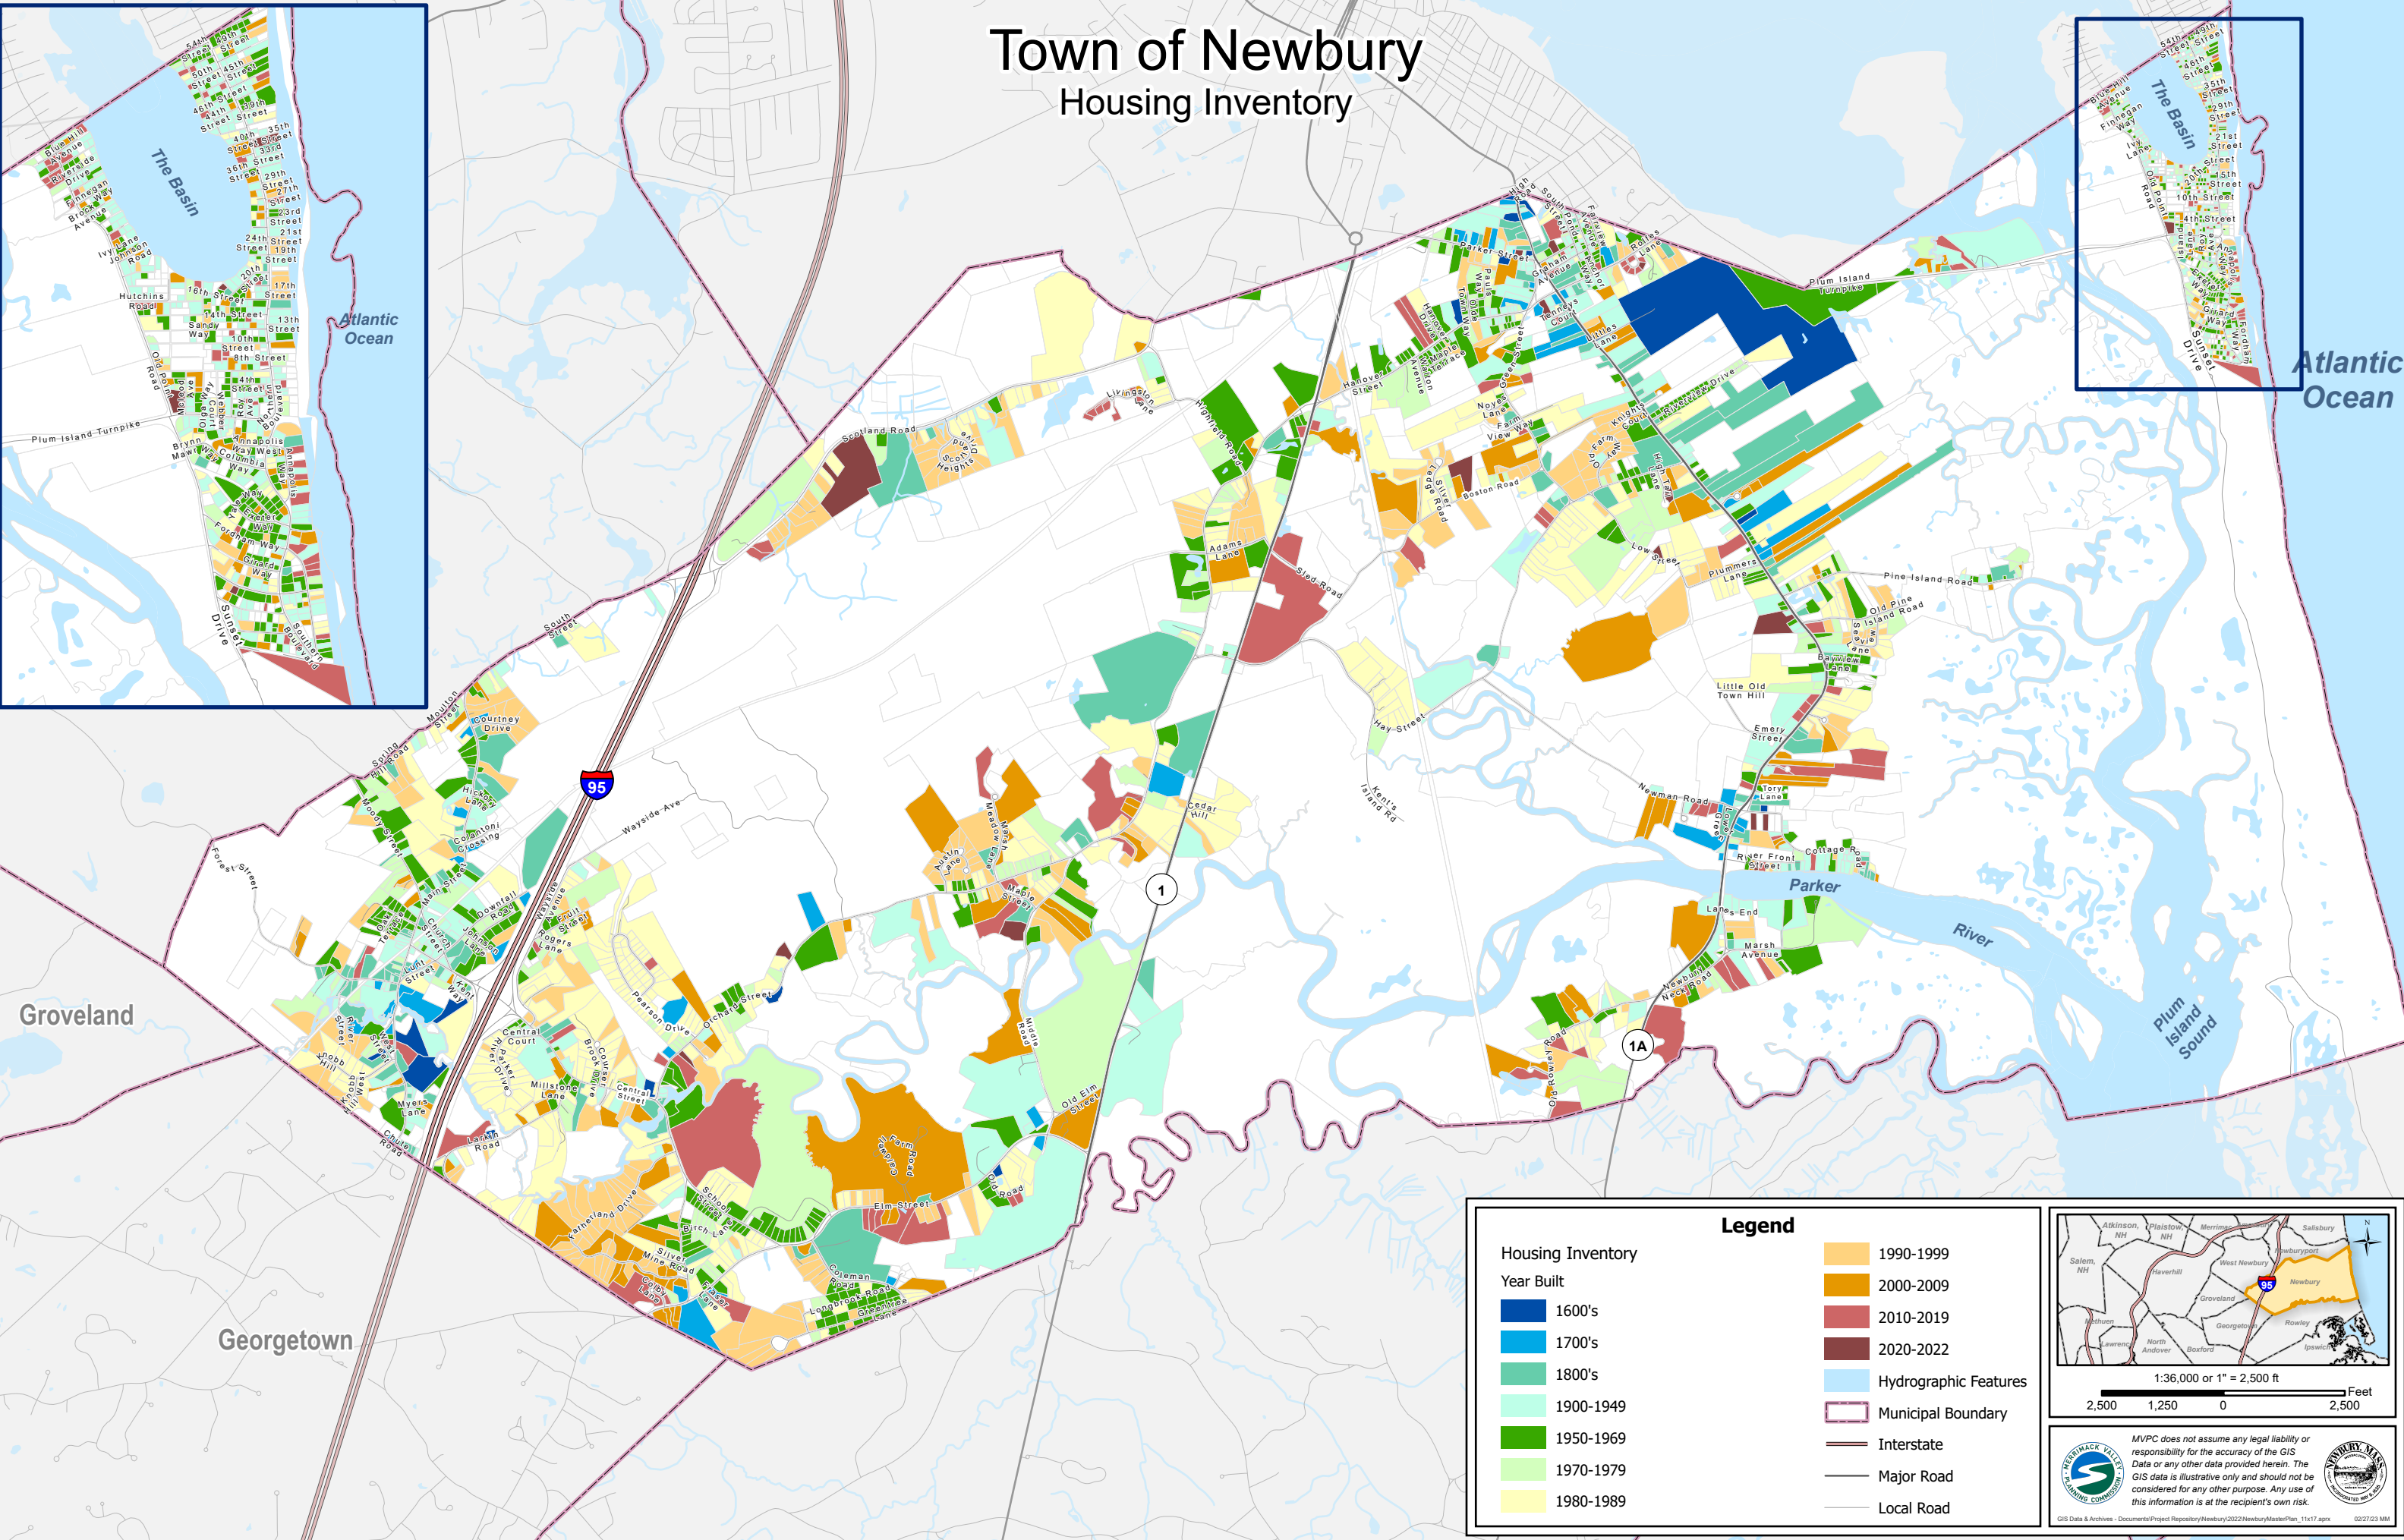

# Town of Newbury Housing Inventory

**Housing Inventory**

**Year Built**

- 1600's
- 1700's
- 1800's
- 1900-1949
- 1950-1969
- 1970-1979
- 1980-1989

**Legend**

- 1990-1999
- 2000-2009
- 2010-2019
- 2020-2022
- Hydrographic Features
- Municipal Boundary
- Interstate
- Major Road
- Local Road

1:36,000 or 1" = 2,500 ft

MVPC does not assume any legal liability or responsibility for the accuracy of the GIS Data or any other data provided herein. The GIS data is illustrative only and should not be considered for any other purpose. Any use of this information is at the recipient's own risk.